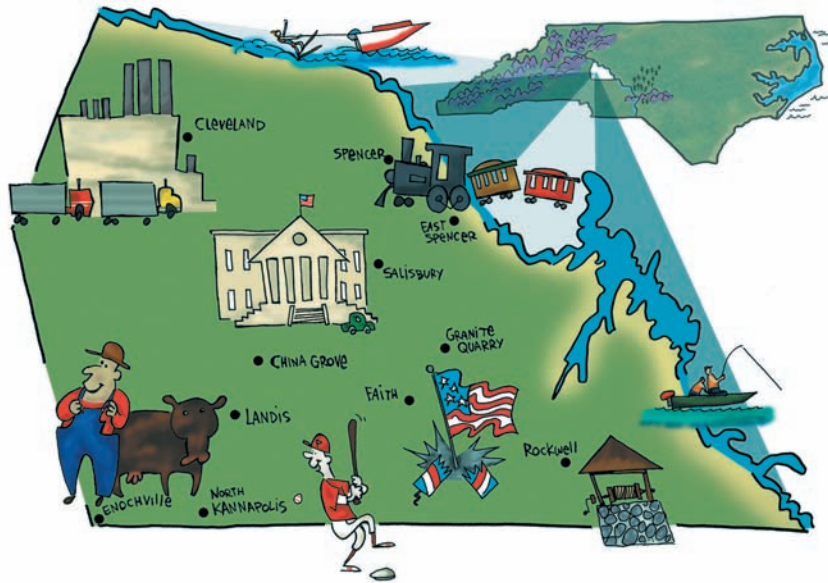

SALISBURY VILLAGE

A T C A S T L E W O O D

Experience the Difference

Our beautiful one, two, and three bedroom apartment homes exceeds your expectations by offering you a life you so richly deserve! Come see why living at Salisbury Village at Castlewood is not just a Home...But a Lifestyle!

SALISBURY VILLAGE at Castlewood
200 Castlewood Drive, Salisbury, NC
704-642-1824 • www.salisburyvillageapts.com

WELCOME TO

Rowan County, North Carolina

From the broad Atlantic coastal plain, the land rises to form the Piedmont Crescent that arches its back against the craggy Blue Ridge Mountains. Rowan County is nestled along the central ridge of the Piedmont, offering residents and visitors a uniquely strategic location and an environment rich with rolling hills and a temperate climate. Salisbury, the county seat, and the surrounding municipalities provide the perfect blend of urban and rural lifestyles. An area rich with cultural heritage, Rowan County offers an opportunity to celebrate the past, while enjoying the present and planning for the future.

“perfect blend of urban and rural lifestyles”